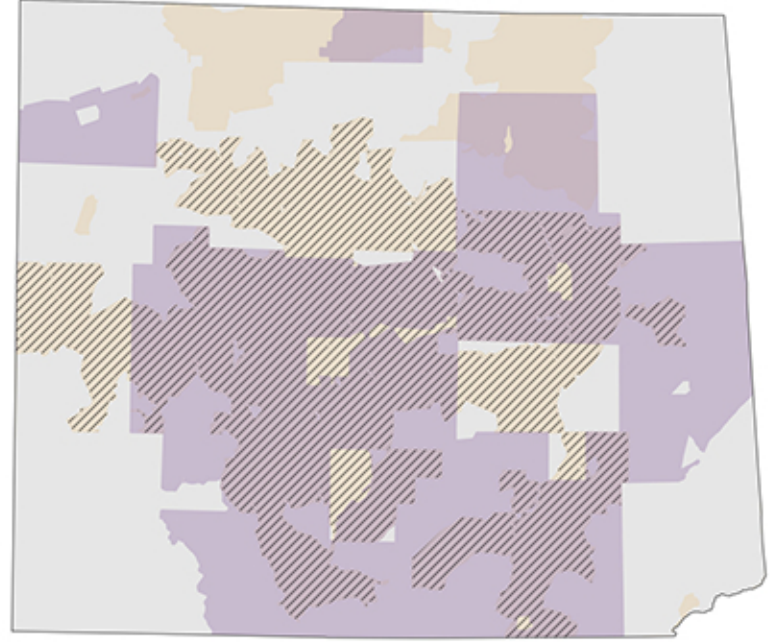

### Mapping Broadband Internet Connectivity Across Pennsylvania

From December 2017 FCC Form 477 Data

Internet Service Availability, Dec 2017

Broadband by Type of Technology, Dec 2017

≥ 10 Mbps / 1 Mbps  
≥ 25 Mbps / 3 Mbps

### Download speed in Tioga County PA

M-Lab DL Speed  
2.9300 Mbps

This is the median broadband download speed measured within the county from the PA Broadband Test. This indicates that 50% of the respondents experienced faster speeds, while the other 50% experienced slower speeds.