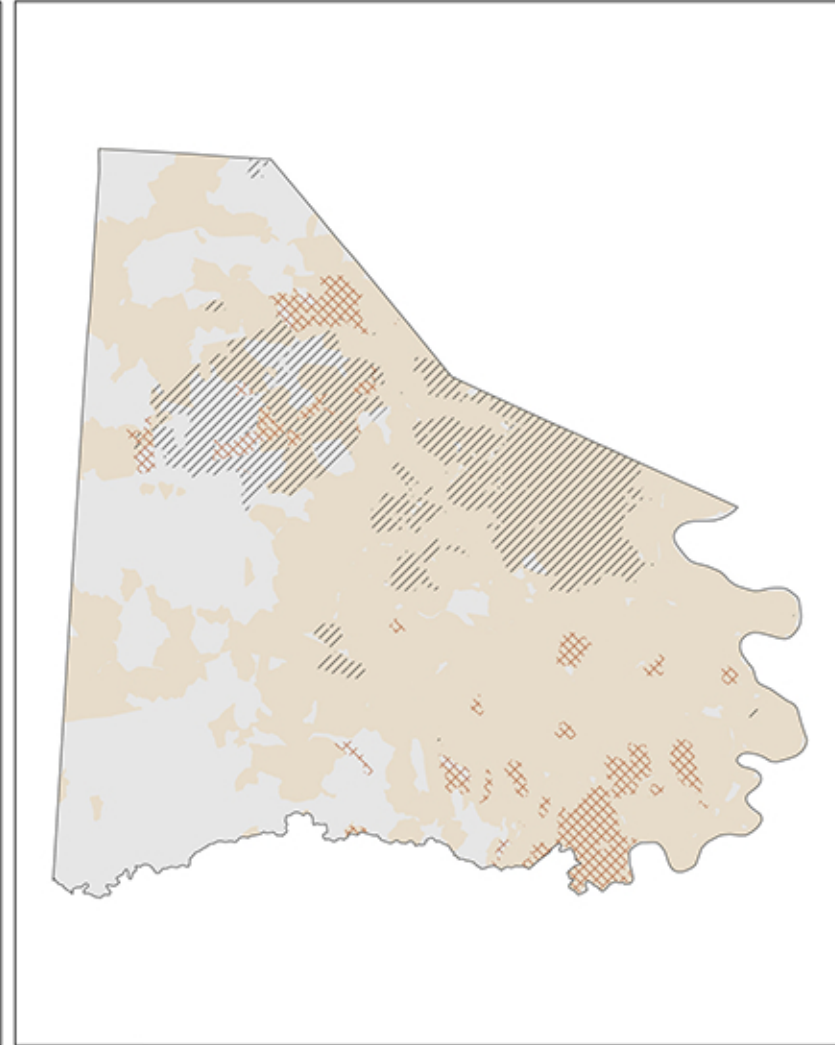

Mapping Broadband Internet Connectivity Across Pennsylvania

From December 2017 FCC Form 477 Data

Internet Service Availability, Dec 2017

Broadband by Type of Technology, Dec 2017

≥ 10 Mbps / 1 Mbps	Source: FCC Form 477, Dec 2017 V2	Fiber	DSL/Other Copper	Source: FCC Form 477, Dec 2017 V2
≥ 25 Mbps / 3 Mbps	H. Bonestroo and H. Trostle Institute for Local Self-Reliance 05/13/19	Satellite	Fixed Wireless	H. Bonestroo and H. Trostle Institute for Local Self-Reliance 05/13/19
		Cable		

From NDT measured download speed, 2018

Download speed in Washington County PA

M-Lab DL Speed
 10.342 Mbps

This is the median broadband download speed measured within the county from the PA Broadband Test. This indicates that 50% of the respondents experienced faster speeds, while the other 50% experienced slower speeds.