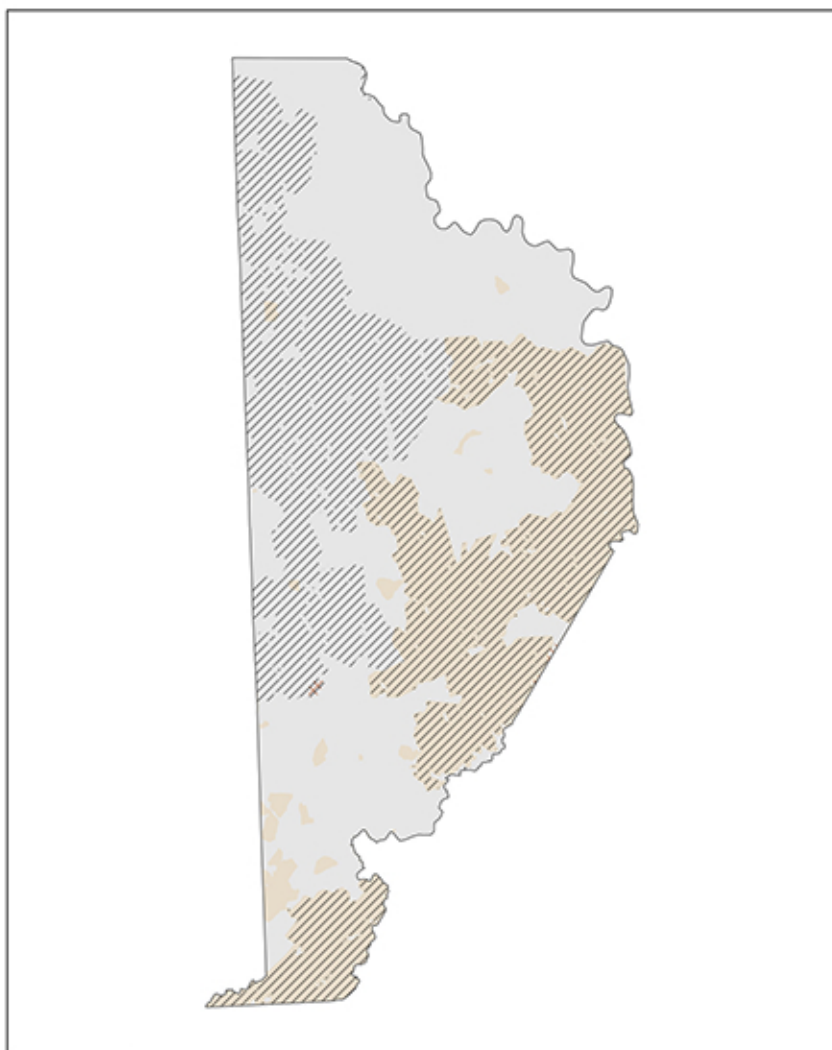

Mapping Broadband Internet Connectivity Across Pennsylvania

From December 2017 FCC Form 477 Data

Internet Service Availability, Dec 2017

Broadband by Type of Technology, Dec 2017

≥ 10 Mbps / 1 Mbps
≥ 25 Mbps / 3 Mbps

Source: FCC Form 477, Dec 2017 V2
H. Bonestroo and H. Trostle
Institute for Local Self-Reliance 05/13/19

Fiber
Satellite
Cable
DSL/Other Copper
Fixed Wireless

Source: FCC Form 477, Dec 2017 V2
H. Bonestroo and H. Trostle
Institute for Local Self-Reliance 05/13/19

From NDT measured download speed, 2018

Download speed in Wayne County PA

M-Lab DL Speed

6.0546 Mbps

This is the median broadband download speed measured within the county from the PA Broadband Test. This indicates that 50% of the respondents experienced faster speeds, while the other 50% experienced slower speeds.