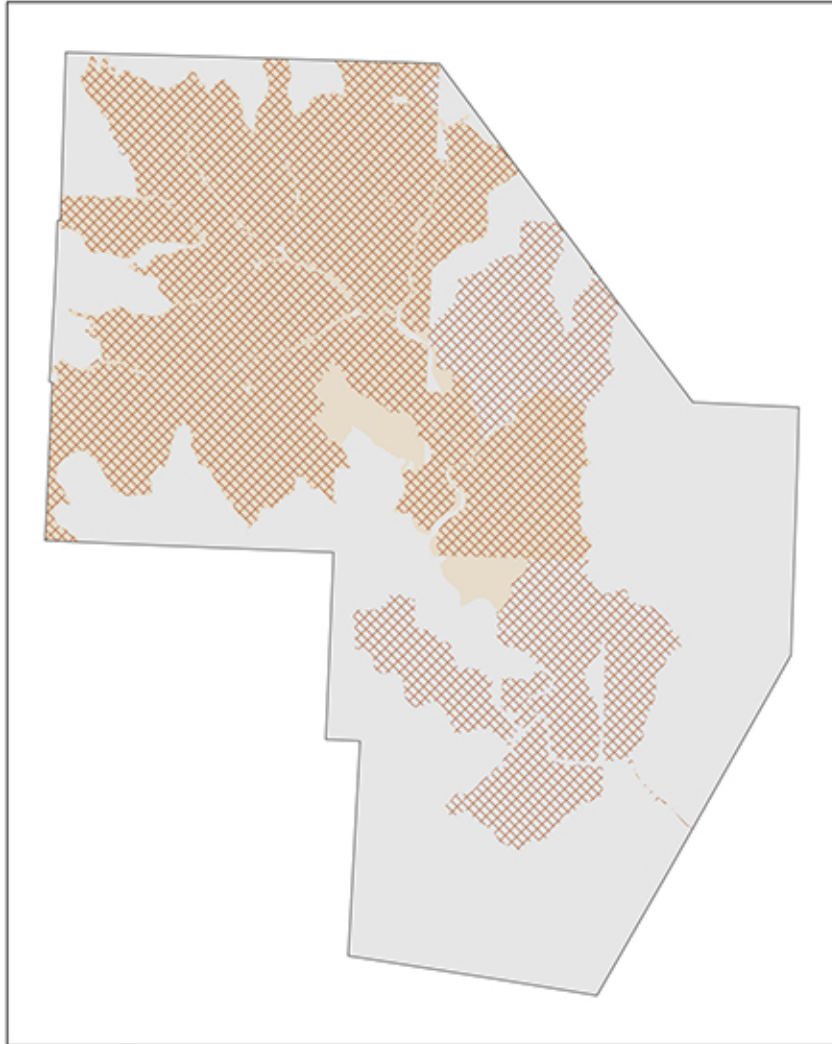

Mapping Broadband Internet Connectivity Across Pennsylvania

From December 2017 FCC Form 477 Data

Internet Service Availability, Dec 2017

Broadband by Type of Technology, Dec 2017

≥ 10 Mbps / 1 Mbps
≥ 25 Mbps / 3 Mbps

From NDT measured download speed, 2018

Download speed in Cameron County PA

M-Lab DL Speed

5.2942 Mbps

This is the median broadband download speed measured within the county from the PA Broadband Test. This indicates that 50% of the respondents experienced faster speeds, while the other 50% experienced slower speeds.