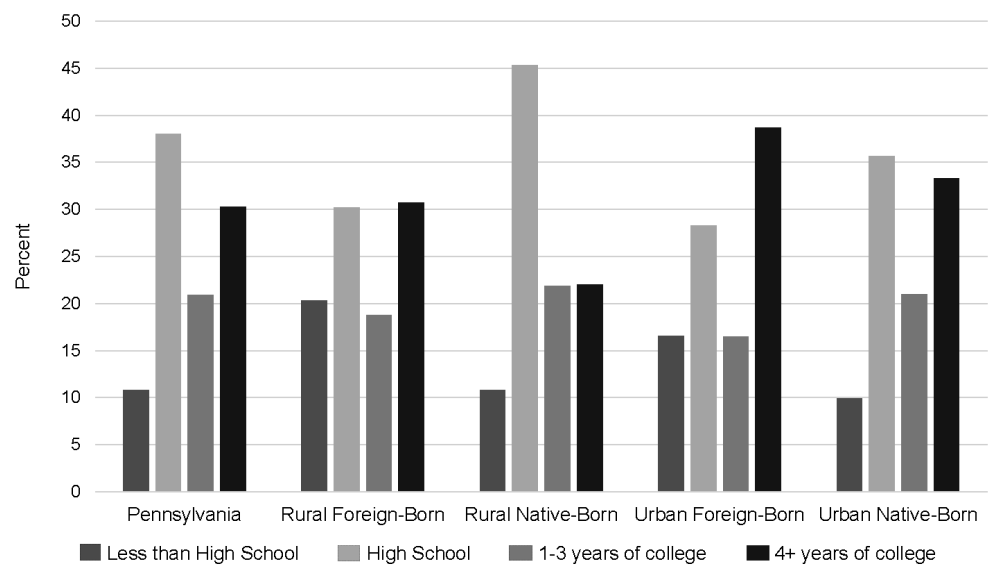

Economic Implications of Pennsylvania's Foreign-Born Population

Fact Sheet 2: The Socioeconomic Characteristics of Rural Pennsylvania's Foreign-Born Workforce

By: Brian C. Thiede, Ph.D., Leif Jensen, Ph.D., and Katrina Alford, MA
Pennsylvania State University

November 2019

Research findings

- Educational attainment among the rural foreign-born workforce is bifurcated. Relative to the native-born population in rural areas, the foreign-born workforce has disproportionate shares of individuals with both (a) less than a high school degree, and (b) a bachelor's degree or higher.
- The rural foreign-born population is much more racially and ethnically diverse than the native-born population, more than 90 percent of whom identify as non-Hispanic white. Among the rural foreign-born population, 36.1 percent identified as Hispanic, 26.9 percent as Asian/Pacific Islander, and 8.1 percent as non-Hispanic black.
- Almost eight in 10 (79.1%) of the foreign-born rural workforce has resided in the United States for 6 or more years, and a majority (53.2%) of individuals in this population have attained U.S. citizenship.
- More than one-fifth (21.2%) of foreign-born individuals in the rural workforce reported speaking only English, 62.4 percent speak English either well or very well, and less than 4 percent (3.8%) spoke no English.

PA Workforce Educational Attainment Levels, 2016

Data and methods

This profile is from the study, *Economic Implications of Pennsylvania's Foreign-Born Population*, which analyzed individual-level data from the 2016 American Community Survey (ACS) 1-year sample, U.S. Census Bureau. The sample was limited to members of the workforce, defined as individuals aged 16-64 years old. Individuals were classified as rural residents if they lived in a Public-Use Microdata Area (PUMA) with a population density below the Pennsylvania-wide average. The report, *Economic Implications of Pennsylvania's Foreign-Born Population*, is available at www.rural.palegislature.us.

The Center for

Rural Pennsylvania
A Legislative Agency of the Pennsylvania General Assembly

625 Forster St., Room 902, Harrisburg, PA 17120
(717) 787-9555 www.rural.palegislature.us